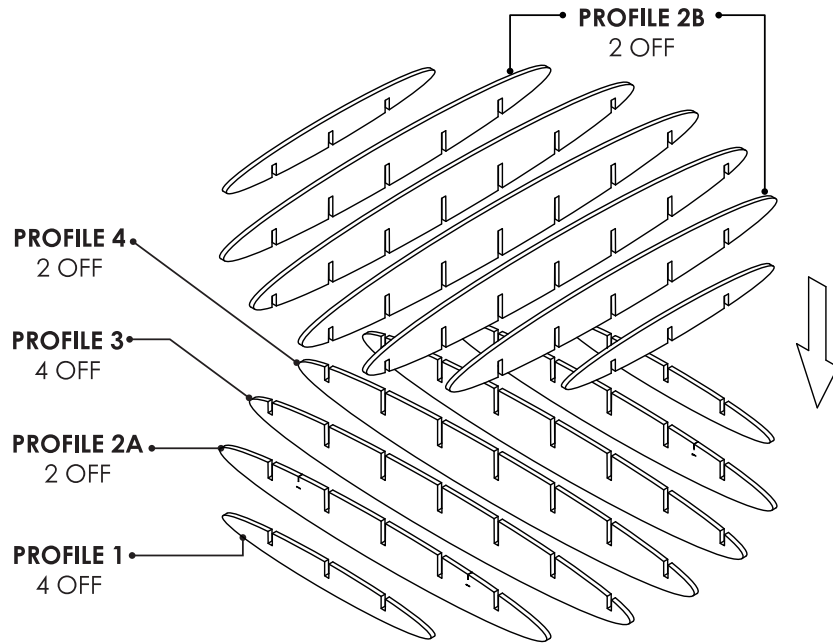

zintra™

YOOF OE CLOUD INSTALL GUIDE

Toll free 1.800.268.1300 Sans frais 1.800.361.7881
TORONTO | 88 Ronson Drive, Etobicoke, Ontario M9W 1B9
MONTREAL | 4269 Ste. Catherine Ouest #701 Montreal, Quebec H3Z 1P7
VANCOUVER | 611 Alexander Street, Suite 303 Vancouver, British Columbia V6A 1E1

YOOFEO CLOUD ASSEMBLY

1) Assemble cloud profiles via slots.
Note position of mounting slits.

STEP 1

2) Assembled "Yoofoe Cloud."

STEP 2