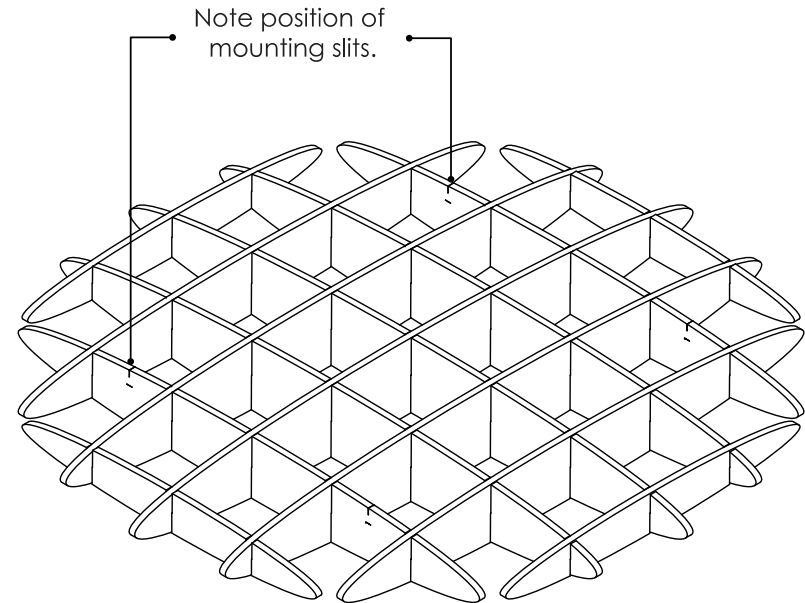

zintra™

YOOF OE CLOUD INSTALL GUIDE

Toll free 1.800.268.1300 Sans frais 1.800.361.7881
TORONTO | 88 Ronson Drive, Etobicoke, Ontario M9W 1B9
MONTREAL | 4269 Ste. Catherine Ouest #701 Montreal, Quebec H3Z 1P7
VANCOUVER | 611 Alexander Street, Suite 303 Vancouver, British Columbia V6A 1E1

YOOFEO CLOUD ASSEMBLY

1) Assemble cloud profiles via slots.
Note position of mounting slits.

STEP 1

2) Assembled "Yoofoe Cloud."

STEP 2