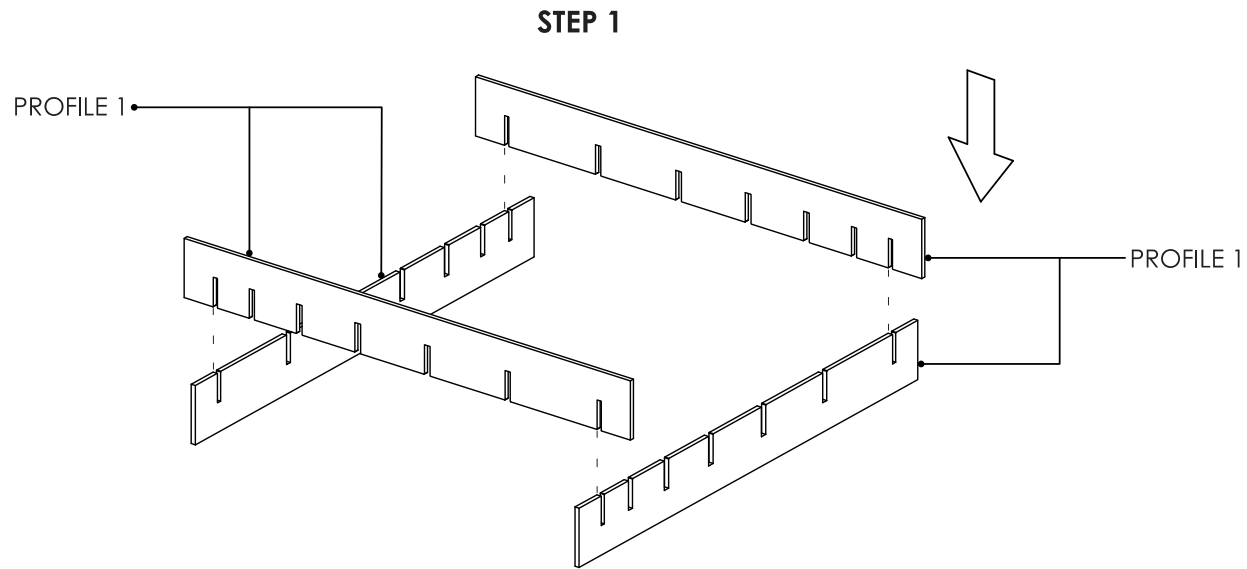

zintra™
WARP CLOUD
INSTALL GUIDE

Toll free 1.800.268.1300 Sans frais 1.800.361.7881
TORONTO | 88 Ronson Drive, Etobicoke, Ontario M9W 1B9
MONTREAL | 4269 Ste. Catherine Ouest #701 Montreal, Quebec H3Z 1P7
VANCOUVER | 611 Alexander Street, Suite 303 Vancouver, British Columbia V6A 1E1

WARP CLOUD ASSEMBLY

WARP CLOUD ASSEMBLY

STEP 3

STEP 4

STEP 5

STEP 6

WARP CLOUD ASSEMBLY

STEP 7

STEP 8 COMPLETE ASSEMBLY