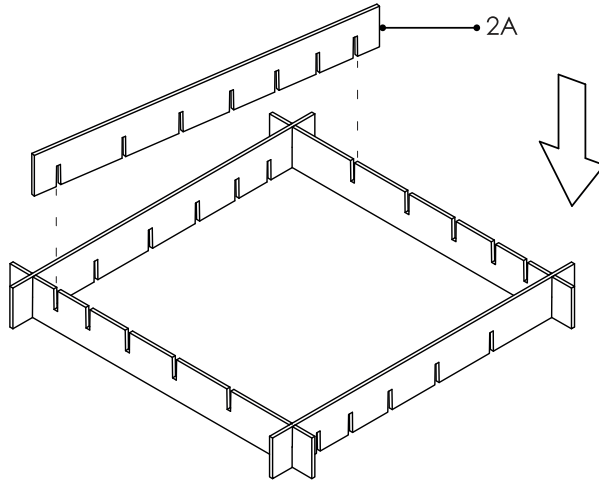

WARP CLOUD ASSEMBLY

STEP 3