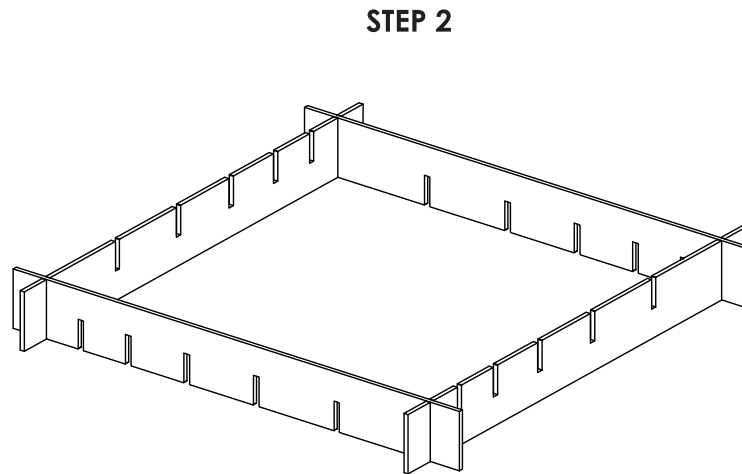

WARP CLOUD ASSEMBLY