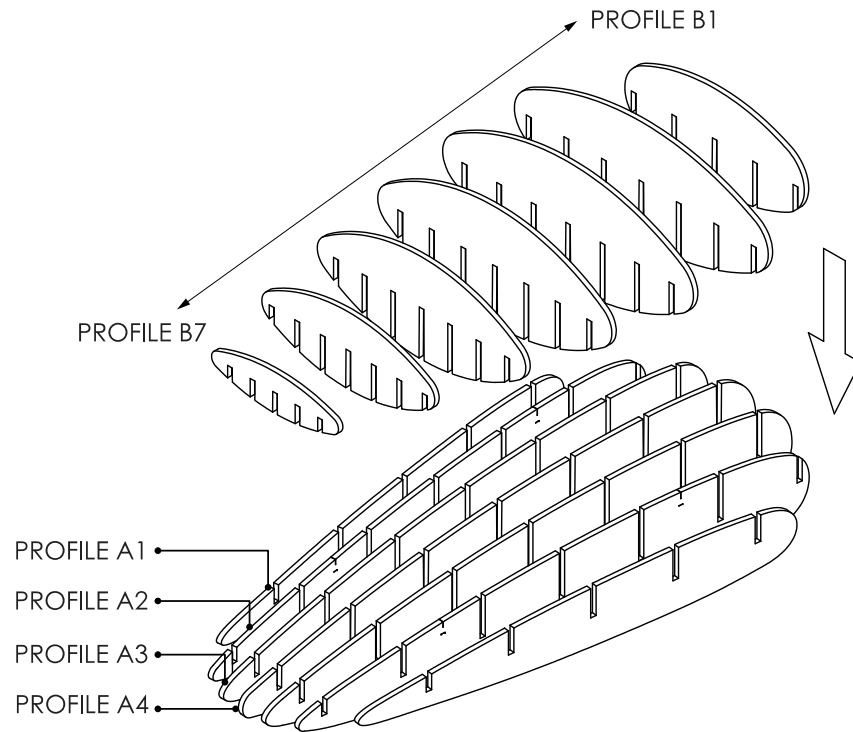

zindra™
STRATUS CLOUD
INSTALL GUIDE

Toll free 1.800.268.1300 Sans frais 1.800.361.7881
TORONTO | 88 Ronson Drive, Etobicoke, Ontario M9W 1B9
MONTREAL | 4269 Ste. Catherine Ouest #701 Montreal, Quebec H3Z 1P7
VANCOUVER | 611 Alexander Street, Suite 303 Vancouver, British Columbia V6A 1E1

STRATUS CLOUD ASSEMBLY

1) Assemble cloud profiles via slots.
Note position of mounting slits.

STEP 1

2) Assembled "Stratus Cloud".

STEP 2