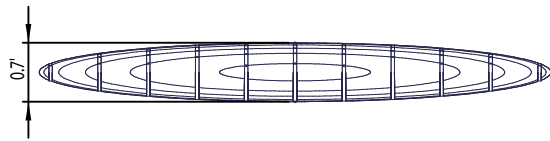

GA: 6' YOOF OE CLOUD
SYSTEM ZINTRA

MATERIALS
0.5" ZINTRA BLADES.

TOP VIEW

ISOMETRIC VIEW

FRONT VIEW

 **CROWN**
WALLPAPER & FABRICS

Toll free 1.800.268.1300
Sans frais 1.800.361.7881

PROJECT
ZINTRA CLOUD - YOOF OE -
GA

TITLE
GA: YOOF OE CLOUD
6' DIA

APPROVED	SCALE	1:20
DATE DRAWN 5/7/16	SHEET SIZE	A4
FILE ZINTRA CLOUD - YOOF OE - GA	ZINTRA CLOUD - YOOF OE - GA, 1	