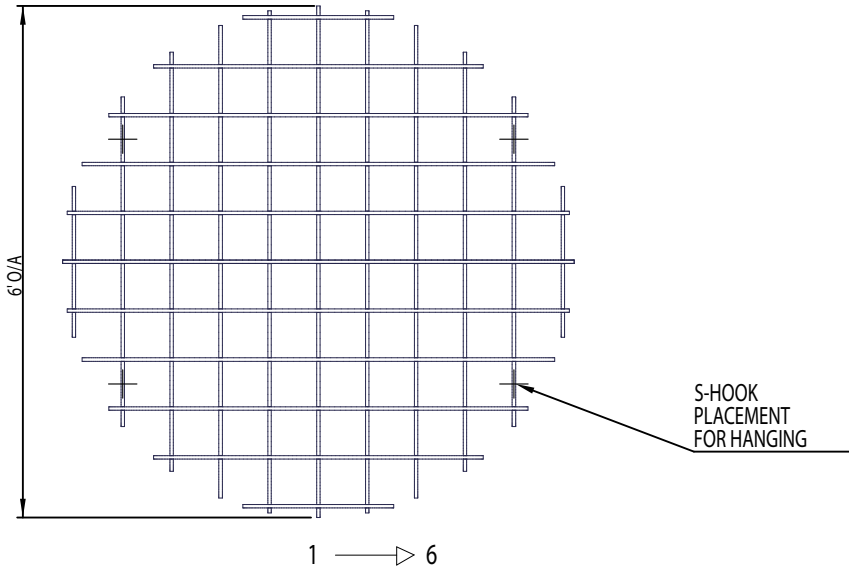

GA: 6' YOOF OE CLOUD
SYSTEM ZINTRA

MATERIALS
0.5" ZINTRA BLADES.

TOP VIEW

ISOMETRIC VIEW

FRONT VIEW

 **CROWN**
WALLPAPER & FABRICS

Toll free 1.800.268.1300
Sans frais 1.800.361.7881

PROJECT
ZINTRA CLOUD - YOOF OE -
GA

TITLE
GA: YOOF OE CLOUD
6' DIA

APPROVED	SCALE	1:20
DATE DRAWN 5/7/16	SHEET SIZE	A4
FILE ZINTRA CLOUD - YOOF OE - GA	ZINTRA CLOUD - YOOF OE - GA, 1	