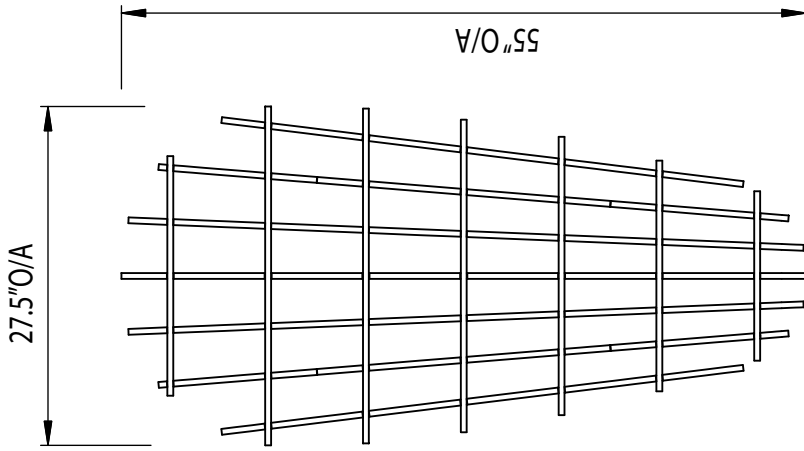

GA: STRATUS

TOP VIEW

FRONT VIEW

1/2" ZINTRA

ISOMETRIC VIEW

SIDE VIEW

ISSUE	DATE	DESCRIPTION

Toll free 1.800.268.1300
Sans frais 1.800.361.7881

PROJECT

STRATUS CLOUD - 55" X 27.5"

TITLE

GA: STRATUS

APPROVED

SCALE 1:15

DATE DRAWN

30/06/2016